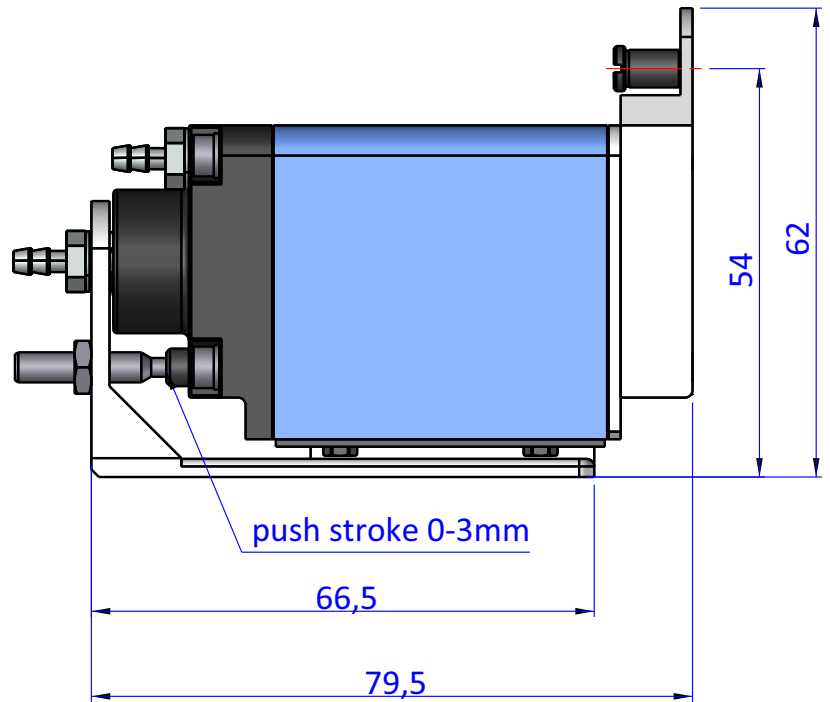

THE PROPERTY OF THE DRAWING IS ESTABLISHED BY LAW. IT IS FORBIDDEN TO PRODUCE OR SHOW IT TO THIRD PART, WITHOUT A WRITTEN AGREEMENT.

DESIGNED FROM	REVIEW
FPS Automation	A

DATE	WEIGHT
02/11/2020	0,275kg

CODE
VES.GTNY10GR

Format A4

UNI 936-76

GENERAL TOLERANCE

UNI - ISO 2768

CLASSE f

DESCRIPTION

VES.GTNY10GR