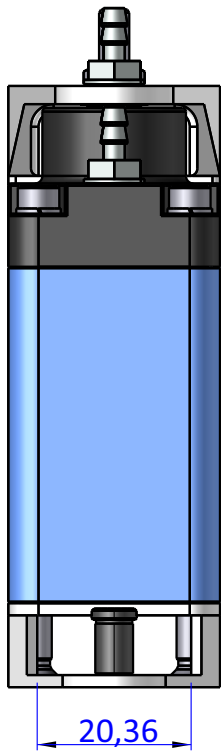

THE PROPERTY OF THE DRAWING IS ESTABLISHED BY LAW. IT IS FORBIDDEN TO PRODUCE OR SHOW IT TO THIRD PART, WITHOUT A WRITTEN AGREEMENT.

DESIGNED FROM	REVIEW
FPS Automation	A

DATE	WEIGHT
02/11/2020	0,275kg

CODE
VES.GTNY10GR

Format A4

UNI 936-76

GENERAL TOLERANCE

UNI - ISO 2768

CLASSE f

DESCRIPTION

VES.GTNY10GR