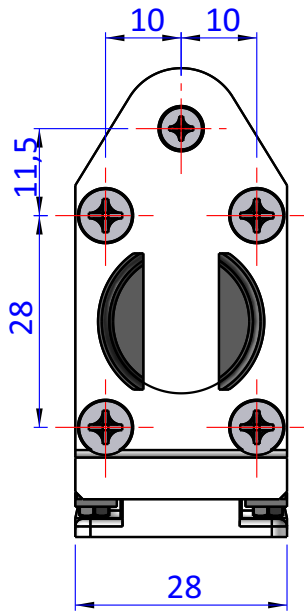

THE PROPERTY OF THE DRAWING IS ESTABLISHED BY LAW. IT IS FORBIDDEN TO PRODUCE OR SHOW IT TO THIRD PART, WITHOUT A WRITTEN AGREEMENT.

DESIGNED FROM	REVIEW
FPS Automation	A

DATE	WEIGHT
02/11/2020	0,275kg

CODE
VES.GTNY10GR

Format A4

UNI 936-76

GENERAL TOLERANCE

UNI - ISO 2768

CLASSE f

DESCRIPTION

VES.GTNY10GR